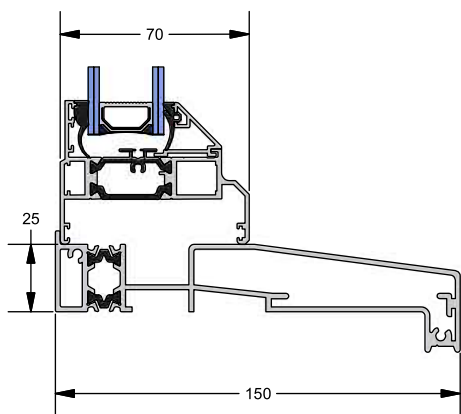

AW 570

XA 794

XA 790

PART NO	DESCRIPTION
AW544	190mm x 25mm Cill
XA794	190mm Cill End Cap

PART NO	DESCRIPTION
AW570	96mm Stub Cill
XA790	96mm Stub Cill End Cap

Cills

AW 545

PART NO	DESCRIPTION
AW545	2 Part Cill Back

AW 795

PART NO	DESCRIPTION	APPLICABLE SECTIONS
XA795	2 Part Cill End Cap	AW546, 547, 548, 549

AW 546

PART NO	DESCRIPTION
AW546	190mm Cill Nose

AW 547

PART NO	DESCRIPTION
AW547	245mm Cill Nose

AW 548

PART NO	DESCRIPTION
AW548	290mm Cill Nose

AW 549

PART NO	DESCRIPTION
AW549	260mm Cill Nose

Cills - General Arrangement

AW542  
150mm x 25mm  
Drop Nose Cill

AW543  
177mm x 25mm  
Drop Nose Cill

AW544  
190mm x 25mm  
Drop Nose Cill

AW545/AW546  
2 Part Cill Back/150mm  
x 25mm Drop Nose Cill

Corner Posts & Bay Poles

PART NO	DESCRIPTION	lxx	lyy
TW108	120 - 172 Direct Fix Bay Pole	15.55	13.44

PART NO	DESCRIPTION	lxx	lyy
TW109	90 - 135 Direct Fix Bay Pole	16.73	30.94

PART NO	DESCRIPTION	lxx	lyy
TW110	60mm Bay Pole	21.80	21.80