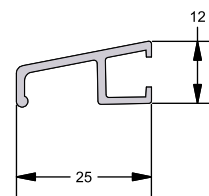

PART NO	DESCRIPTION	lxx	lyy
TW145/TW146	135 Corner Post & Cover	24.90	12.90

PART NO	DESCRIPTION	lxx	lyy
TW124	90 Corner Post	73.80	73.80

PART NO	DESCRIPTION	lxx	lyy
TW138 & TW139	90 Corner Post & Cover	67.46	58.62

Corner Posts & Bay Poles - General Arrangement

Aw601, Aw611 & Tw108 (Angle Range 120° -172°)

Aw601, Aw611 & Tw124 (90° Corner Post)

Drainage & Add Ons

RD 04

PART NO	DESCRIPTION
RD04	Timber Fix Drainage Tray

RD 05

PART NO	DESCRIPTION
RD05	Direct Fix Drainage Tray

RD 13

PART NO	DESCRIPTION
RD13	Weather Bar

RD 118

PART NO	DESCRIPTION
TW118	Drip Bar

TW 120

PART NO	DESCRIPTION
TW120	20mm Add-On

Georgian / Astragal Bars

RD 149

PART NO	DESCRIPTION
TW149	Georgian Bar

DURW10165

PART NO	DESCRIPTION
DURW10165	25mm Astragal Bars

DURW10166

PART NO	DESCRIPTION
DURW10166	41mm Astragal Bars

Coupling Bars