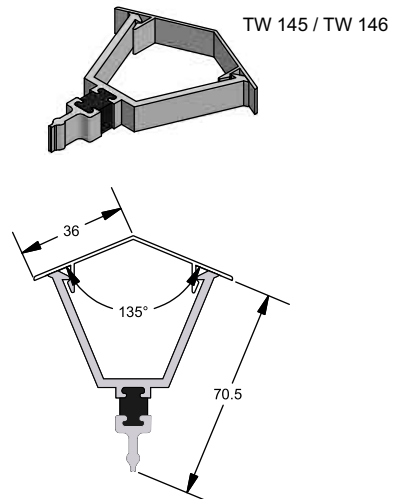

Corner Posts & Bay Poles

PART NO	DESCRIPTION	lxx	lyy
TW108	120 - 172 Direct Fix Bay Pole	15.55	13.44

PART NO	DESCRIPTION	lxx	lyy
TW109	90 - 135 Direct Fix Bay Pole	16.73	30.94

PART NO	DESCRIPTION	lxx	lyy
TW110	60mm Bay Pole	21.80	21.80

PART NO	DESCRIPTION	lxx	lyy
TW145/TW146	135 Corner Post & Cover	24.90	12.90

PART NO	DESCRIPTION	lxx	lyy
TW124	90 Corner Post	73.80	73.80

PART NO	DESCRIPTION	lxx	lyy
TW138 & TW139	90 Corner Post & Cover	67.46	58.62