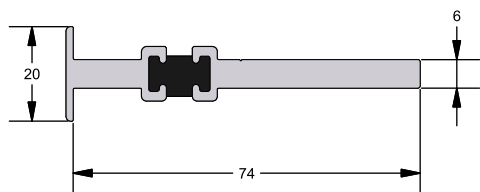

Coupling Bars

TW 107

PART NO	DESCRIPTION	lxx	lyy
TW107	6mm x 70mm Coupling Bar	00.31	23.37