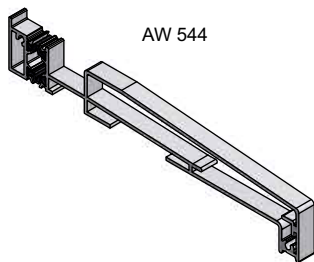

Cills

AW 542

AW 543

XA 791

XA 792

PART NO	DESCRIPTION
AW542	150mm x 25mm Cill
XA791	150mm Cill End Cap

PART NO	DESCRIPTION
AW543	177mm x 25mm Cill
XA792	177mm Cill End Cap

AW 544

AW 570

XA 794

XA 790

PART NO	DESCRIPTION
AW544	190mm x 25mm Cill
XA794	190mm Cill End Cap

PART NO	DESCRIPTION
AW570	96mm Stub Cill
XA790	96mm Stub Cill End Cap

Cills

AW 545

PART NO	DESCRIPTION
AW545	2 Part Cill Back