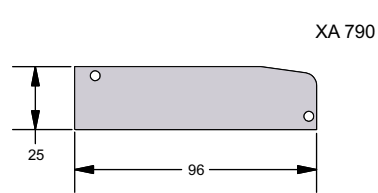

Cills

AW 542

AW 543

XA 791

XA 792

PART NO	DESCRIPTION
AW542	150mm x 25mm Cill
XA791	150mm Cill End Cap

PART NO	DESCRIPTION
AW543	177mm x 25mm Cill
XA792	177mm Cill End Cap

AW 544

AW 570

XA 794

XA 790

PART NO	DESCRIPTION
AW544	190mm x 25mm Cill
XA794	190mm Cill End Cap

PART NO	DESCRIPTION
AW570	96mm Stub Cill
XA790	96mm Stub Cill End Cap

Cills

AW 545

PART NO	DESCRIPTION
AW545	2 Part Cill Back