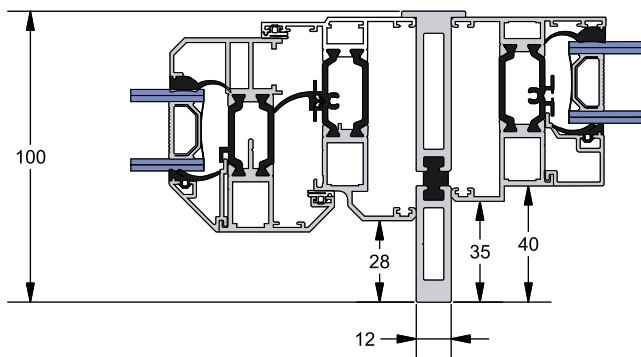

TW 107

PART NO	DESCRIPTION	lxx	lyy
TW107	6mm x 70mm Coupling Bar	00.31	23.37

TW 125

PART NO	DESCRIPTION	lxx	lyy
TW125	12mm x 100mm Coupling Bar	73.80	01.30

TW 126

PART NO	DESCRIPTION	lxx	lyy
TW126	12mm x 70mm Coupling Bar	01.02	33.24

TW 556

PART NO	DESCRIPTION	lxx	lyy
AW556	Concealed Coupler	16.52	5.94

Coupling Bars

TW 107  
Window (Frame & Vent) Combination

TW 125  
Window (Frame & Vent) Combination

TW 126  
Window (Frame & Vent) Combination