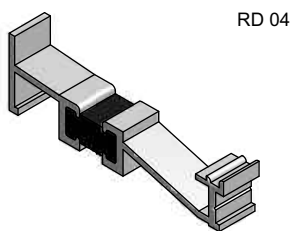

PART NO	DESCRIPTION	lxx	lyy
TW145/TW146	135 Corner Post & Cover	24.90	12.90

PART NO	DESCRIPTION	lxx	lyy
TW124	90 Corner Post	73.80	73.80

PART NO	DESCRIPTION	lxx	lyy
TW138 & TW139	90 Corner Post & Cover	67.46	58.62

Corner Posts & Bay Poles - General Arrangement

Aw601, Aw611 & Tw108 (Angle Range 120° -172°)

Aw601, Aw611 & Tw124 (90° Corner Post)

Drainage & Add Ons

RD 04

PART NO	DESCRIPTION
RD04	Timber Fix Drainage Tray

RD 05

PART NO	DESCRIPTION
RD05	Direct Fix Drainage Tray

RD 13

PART NO	DESCRIPTION
RD13	Weather Bar

RD 118

PART NO	DESCRIPTION
TW118	Drip Bar

TW 120

PART NO	DESCRIPTION
TW120	20mm Add-On