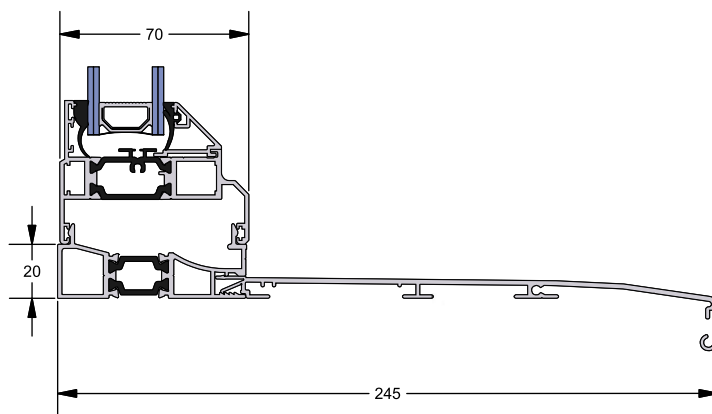

AW 549

PART NO	DESCRIPTION
AW549	260mm Cill Nose

Cills - General Arrangement

AW542  
150mm x 25mm  
Drop Nose Cill

AW543  
177mm x 25mm  
Drop Nose Cill

AW544  
190mm x 25mm  
Drop Nose Cill

AW545/AW546  
2 Part Cill Back/150mm  
x 25mm Drop Nose Cill

Corner Posts & Bay Poles

PART NO	DESCRIPTION	lxx	lyy
TW108	120 - 172 Direct Fix Bay Pole	15.55	13.44

PART NO	DESCRIPTION	lxx	lyy
TW109	90 - 135 Direct Fix Bay Pole	16.73	30.94

PART NO	DESCRIPTION	lxx	lyy
TW110	60mm Bay Pole	21.80	21.80