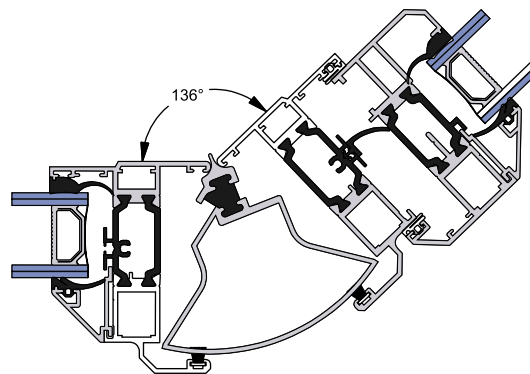

Corner Posts & Bay Poles

PART NO	DESCRIPTION	lxx	lyy
TW108	120 - 172 Direct Fix Bay Pole	15.55	13.44

PART NO	DESCRIPTION	lxx	lyy
TW109	90 - 135 Direct Fix Bay Pole	16.73	30.94

PART NO	DESCRIPTION	lxx	lyy
TW110	60mm Bay Pole	21.80	21.80

PART NO	DESCRIPTION	lxx	lyy
TW145/TW146	135 Corner Post & Cover	24.90	12.90

PART NO	DESCRIPTION	lxx	lyy
TW124	90 Corner Post	73.80	73.80

PART NO	DESCRIPTION	lxx	lyy
TW138 & TW139	90 Corner Post & Cover	67.46	58.62

Corner Posts & Bay Poles - General Arrangement

Aw601, Aw611 & Tw108 (Angle Range 120° -172°)

Aw601, Aw611 & Tw124 (90° Corner Post)

Drainage & Add Ons

RD 04

PART NO	DESCRIPTION
RD04	Timber Fix Drainage Tray