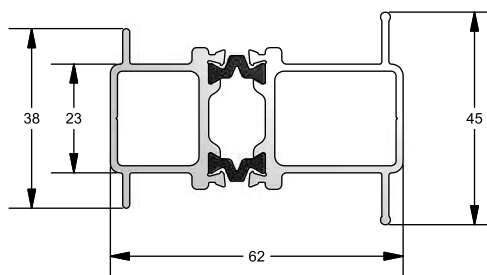

Georgian / Astragal Bars

RD 149

PART NO	DESCRIPTION
TW149	Georgian Bar

DURW10165

PART NO	DESCRIPTION
DURW10165	25mm Astragal Bars

DURW10166

PART NO	DESCRIPTION
DURW10166	41mm Astragal Bars

Coupling Bars

TW 107

PART NO	DESCRIPTION	lxx	lyy
TW107	6mm x 70mm Coupling Bar	00.31	23.37

TW 125

PART NO	DESCRIPTION	lxx	lyy
TW125	12mm x 100mm Coupling Bar	73.80	01.30

TW 126

PART NO	DESCRIPTION	lxx	lyy
TW126	12mm x 70mm Coupling Bar	01.02	33.24

TW 556

PART NO	DESCRIPTION	lxx	lyy
AW556	Concealed Coupler	16.52	5.94

Coupling Bars

TW 107  
Window (Frame & Vent) Combination

TW 125  
Window (Frame & Vent) Combination

TW 126  
Window (Frame & Vent) Combination