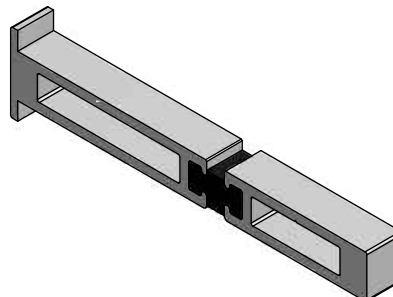

TW 125

PART NO	DESCRIPTION	lxx	lyy
TW125	12mm x 100mm Coupling Bar	73.80	01.30