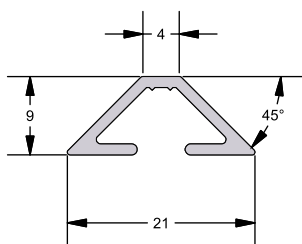

Georgian / Astragal Bars

RD 149

PART NO	DESCRIPTION
TW149	Georgian Bar