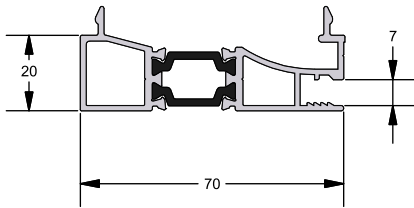

Cills

AW 542

AW 543

XA 791

XA 792

PART NO	DESCRIPTION
AW542	150mm x 25mm Cill
XA791	150mm Cill End Cap

PART NO	DESCRIPTION
AW543	177mm x 25mm Cill
XA792	177mm Cill End Cap

AW 544

AW 570

XA 794

XA 790

PART NO	DESCRIPTION
AW544	190mm x 25mm Cill
XA794	190mm Cill End Cap

PART NO	DESCRIPTION
AW570	96mm Stub Cill
XA790	96mm Stub Cill End Cap

Cills

AW 545

PART NO	DESCRIPTION
AW545	2 Part Cill Back

AW 795

PART NO	DESCRIPTION	APPLICABLE SECTIONS
XA795	2 Part Cill End Cap	AW546, 547, 548, 549

AW 546

PART NO	DESCRIPTION
AW546	190mm Cill Nose

AW 547

PART NO	DESCRIPTION
AW547	245mm Cill Nose

AW 548

PART NO	DESCRIPTION
AW548	290mm Cill Nose