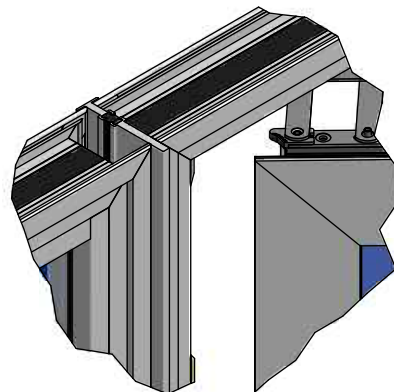

TW 556

PART NO	DESCRIPTION	lxx	lyy
AW556	Concealed Coupler	16.52	5.94

Coupling Bars

TW 107  
Window (Frame & Vent) Combination

TW 125  
Window (Frame & Vent) Combination

TW 126  
Window (Frame & Vent) Combination