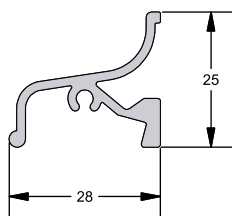

Corner Posts & Bay Poles

PART NO	DESCRIPTION	lxx	lyy
TW108	120 - 172 Direct Fix Bay Pole	15.55	13.44

PART NO	DESCRIPTION	lxx	lyy
TW109	90 - 135 Direct Fix Bay Pole	16.73	30.94

PART NO	DESCRIPTION	lxx	lyy
TW110	60mm Bay Pole	21.80	21.80

PART NO	DESCRIPTION	lxx	lyy
TW145/TW146	135 Corner Post & Cover	24.90	12.90

PART NO	DESCRIPTION	lxx	lyy
TW124	90 Corner Post	73.80	73.80

PART NO	DESCRIPTION	lxx	lyy
TW138 & TW139	90 Corner Post & Cover	67.46	58.62

Corner Posts & Bay Poles - General Arrangement

Aw601, Aw611 & Tw108 (Angle Range 120° -172°)

Aw601, Aw611 & Tw124 (90° Corner Post)

Drainage & Add Ons

RD 04

PART NO	DESCRIPTION
RD04	Timber Fix Drainage Tray

RD 05

PART NO	DESCRIPTION
RD05	Direct Fix Drainage Tray

RD 13

PART NO	DESCRIPTION
RD13	Weather Bar

RD 118

PART NO	DESCRIPTION
TW118	Drip Bar

TW 120

PART NO	DESCRIPTION
TW120	20mm Add-On