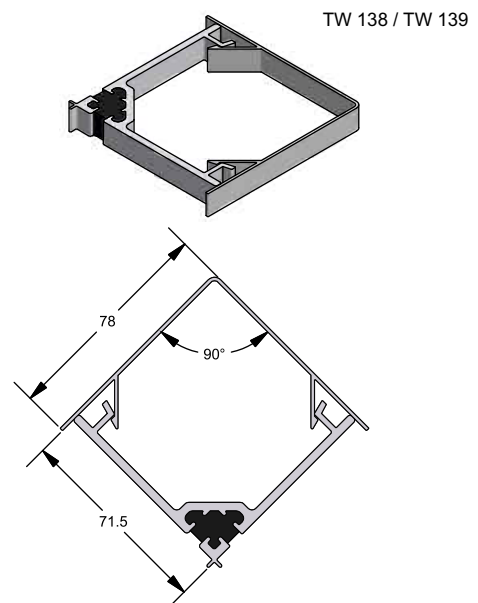

Corner Posts & Bay Poles

PART NO	DESCRIPTION	lxx	lyy
TW108	120 - 172 Direct Fix Bay Pole	15.55	13.44

PART NO	DESCRIPTION	lxx	lyy
TW109	90 - 135 Direct Fix Bay Pole	16.73	30.94

PART NO	DESCRIPTION	lxx	lyy
TW110	60mm Bay Pole	21.80	21.80

PART NO	DESCRIPTION	lxx	lyy
TW145/TW146	135 Corner Post & Cover	24.90	12.90

PART NO	DESCRIPTION	lxx	lyy
TW124	90 Corner Post	73.80	73.80

PART NO	DESCRIPTION	lxx	lyy
TW138 & TW139	90 Corner Post & Cover	67.46	58.62