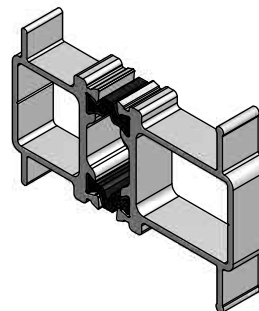

TW 107

PART NO	DESCRIPTION	lxx	lyy
TW107	6mm x 70mm Coupling Bar	00.31	23.37

TW 125

PART NO	DESCRIPTION	lxx	lyy
TW125	12mm x 100mm Coupling Bar	73.80	01.30

TW 126

PART NO	DESCRIPTION	lxx	lyy
TW126	12mm x 70mm Coupling Bar	01.02	33.24

TW 556

PART NO	DESCRIPTION	lxx	lyy
AW556	Concealed Coupler	16.52	5.94

Coupling Bars

TW 107  
Window (Frame & Vent) Combination

TW 125  
Window (Frame & Vent) Combination

TW 126  
Window (Frame & Vent) Combination