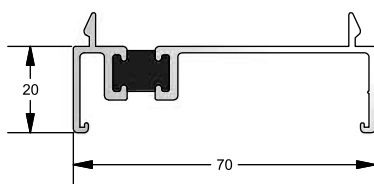

PART NO	DESCRIPTION	lxx	lyy
TW145/TW146	135 Corner Post & Cover	24.90	12.90

PART NO	DESCRIPTION	lxx	lyy
TW124	90 Corner Post	73.80	73.80

PART NO	DESCRIPTION	lxx	lyy
TW138 & TW139	90 Corner Post & Cover	67.46	58.62

Corner Posts & Bay Poles - General Arrangement

Aw601, Aw611 & Tw108 (Angle Range 120° -172°)

Aw601, Aw611 & Tw124 (90° Corner Post)

Drainage & Add Ons

RD 04

PART NO	DESCRIPTION
RD04	Timber Fix Drainage Tray

RD 05

PART NO	DESCRIPTION
RD05	Direct Fix Drainage Tray

RD 13

PART NO	DESCRIPTION
RD13	Weather Bar

RD 118

PART NO	DESCRIPTION
TW118	Drip Bar

TW 120

PART NO	DESCRIPTION
TW120	20mm Add-On

Georgian / Astragal Bars

RD 149

PART NO	DESCRIPTION
TW149	Georgian Bar

DURW10165

PART NO	DESCRIPTION
DURW10165	25mm Astragal Bars

DURW10166

PART NO	DESCRIPTION
DURW10166	41mm Astragal Bars

Coupling Bars