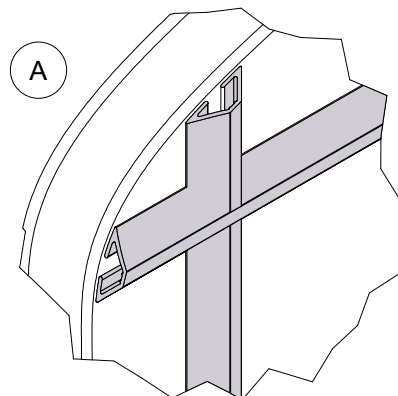

Georgian / Astragal Bars

RD 149

PART NO	DESCRIPTION
TW149	Georgian Bar

DURW10165

PART NO	DESCRIPTION
DURW10165	25mm Astragal Bars

DURW10166

PART NO	DESCRIPTION
DURW10166	41mm Astragal Bars

Coupling Bars