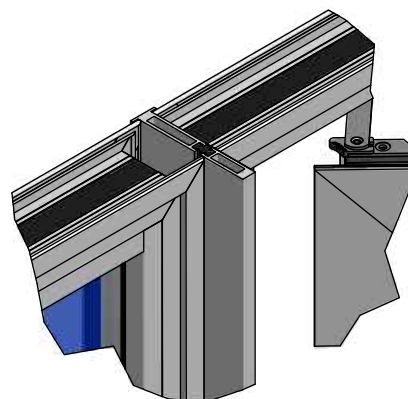

TW 556

PART NO	DESCRIPTION	lxx	lyy
AW556	Concealed Coupler	16.52	5.94

Coupling Bars

TW 107  
Window (Frame & Vent) Combination

TW 125  
Window (Frame & Vent) Combination

TW 126  
Window (Frame & Vent) Combination