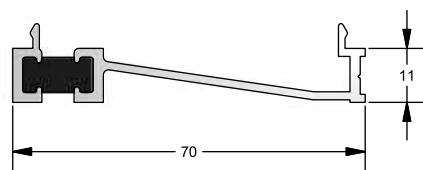

Corner Posts & Bay Poles

PART NO	DESCRIPTION	lxx	lyy
TW108	120 - 172 Direct Fix Bay Pole	15.55	13.44

PART NO	DESCRIPTION	lxx	lyy
TW109	90 - 135 Direct Fix Bay Pole	16.73	30.94

PART NO	DESCRIPTION	lxx	lyy
TW110	60mm Bay Pole	21.80	21.80

PART NO	DESCRIPTION	lxx	lyy
TW145/TW146	135 Corner Post & Cover	24.90	12.90

PART NO	DESCRIPTION	lxx	lyy
TW124	90 Corner Post	73.80	73.80

PART NO	DESCRIPTION	lxx	lyy
TW138 & TW139	90 Corner Post & Cover	67.46	58.62

Corner Posts & Bay Poles - General Arrangement

Aw601, Aw611 & Tw108 (Angle Range 120° -172°)

Aw601, Aw611 & Tw124 (90° Corner Post)

Drainage & Add Ons

RD 04

PART NO	DESCRIPTION
RD04	Timber Fix Drainage Tray

RD 05

PART NO	DESCRIPTION
RD05	Direct Fix Drainage Tray

RD 13

PART NO	DESCRIPTION
RD13	Weather Bar

RD 118

PART NO	DESCRIPTION
TW118	Drip Bar

TW 120

PART NO	DESCRIPTION
TW120	20mm Add-On