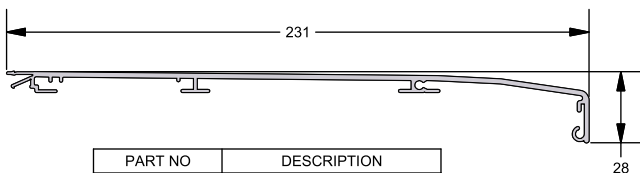

AW 570

XA 794

XA 790

PART NO	DESCRIPTION
AW544	190mm x 25mm Cill
XA794	190mm Cill End Cap

PART NO	DESCRIPTION
AW570	96mm Stub Cill
XA790	96mm Stub Cill End Cap

Cills

AW 545

PART NO	DESCRIPTION
AW545	2 Part Cill Back

AW 795

PART NO	DESCRIPTION	APPLICABLE SECTIONS
XA795	2 Part Cill End Cap	AW546, 547, 548, 549

AW 546

PART NO	DESCRIPTION
AW546	190mm Cill Nose

AW 547

PART NO	DESCRIPTION
AW547	245mm Cill Nose

AW 548

PART NO	DESCRIPTION
AW548	290mm Cill Nose

AW 549

PART NO	DESCRIPTION
AW549	260mm Cill Nose

Cills - General Arrangement

AW542  
150mm x 25mm  
Drop Nose Cill

AW543  
177mm x 25mm  
Drop Nose Cill

AW544  
190mm x 25mm  
Drop Nose Cill

AW545/AW546  
2 Part Cill Back/150mm  
x 25mm Drop Nose Cill