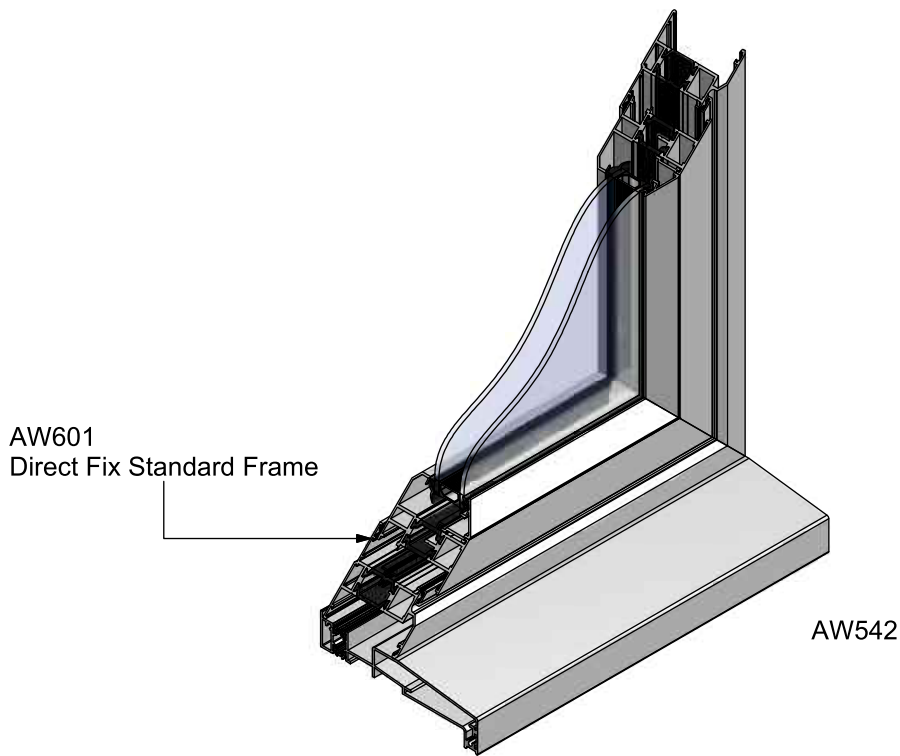

Cills - General Arrangement