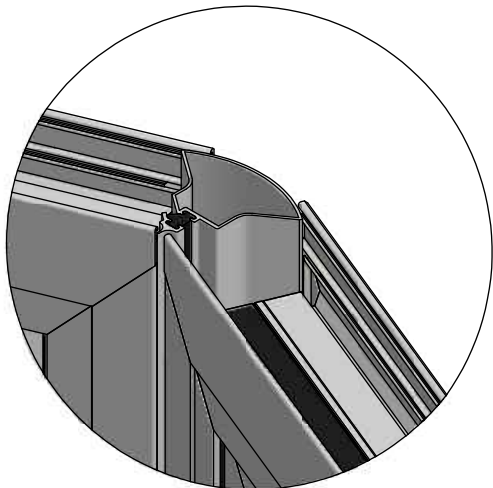

Corner Posts & Bay Poles - General Arrangement

Aw601, Aw611 & Tw108 (Angle Range 120° -172°)