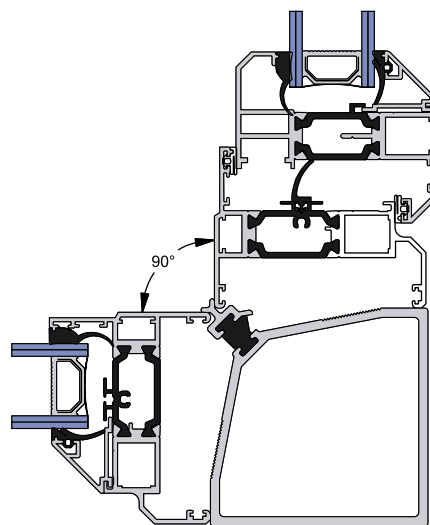

Corner Posts & Bay Poles

PART NO	DESCRIPTION	lxx	lyy
TW108	120 - 172 Direct Fix Bay Pole	15.55	13.44

PART NO	DESCRIPTION	lxx	lyy
TW109	90 - 135 Direct Fix Bay Pole	16.73	30.94

PART NO	DESCRIPTION	lxx	lyy
TW110	60mm Bay Pole	21.80	21.80

PART NO	DESCRIPTION	lxx	lyy
TW145/TW146	135 Corner Post & Cover	24.90	12.90

PART NO	DESCRIPTION	lxx	lyy
TW124	90 Corner Post	73.80	73.80

PART NO	DESCRIPTION	lxx	lyy
TW138 & TW139	90 Corner Post & Cover	67.46	58.62

Corner Posts & Bay Poles - General Arrangement

Aw601, Aw611 & Tw108 (Angle Range 120° -172°)

Aw601, Aw611 & Tw124 (90° Corner Post)

Drainage & Add Ons

RD 04

PART NO	DESCRIPTION
RD04	Timber Fix Drainage Tray

RD 05

PART NO	DESCRIPTION
RD05	Direct Fix Drainage Tray

RD 13

PART NO	DESCRIPTION
RD13	Weather Bar

RD 118

PART NO	DESCRIPTION
TW118	Drip Bar

TW 120

PART NO	DESCRIPTION
TW120	20mm Add-On