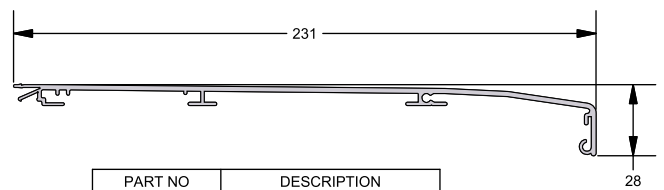

AW 570

XA 794

XA 790

PART NO	DESCRIPTION
AW544	190mm x 25mm Cill
XA794	190mm Cill End Cap

PART NO	DESCRIPTION
AW570	96mm Stub Cill
XA790	96mm Stub Cill End Cap

Cills

AW 545

PART NO	DESCRIPTION
AW545	2 Part Cill Back

AW 795

PART NO	DESCRIPTION	APPLICABLE SECTIONS
XA795	2 Part Cill End Cap	AW546, 547, 548, 549

AW 546

PART NO	DESCRIPTION
AW546	190mm Cill Nose

AW 547

PART NO	DESCRIPTION
AW547	245mm Cill Nose

AW 548

PART NO	DESCRIPTION
AW548	290mm Cill Nose

AW 549

PART NO	DESCRIPTION
AW549	260mm Cill Nose

Cills - General Arrangement

AW542  
150mm x 25mm  
Drop Nose Cill

AW543  
177mm x 25mm  
Drop Nose Cill

AW544  
190mm x 25mm  
Drop Nose Cill

AW545/AW546  
2 Part Cill Back/150mm  
x 25mm Drop Nose Cill