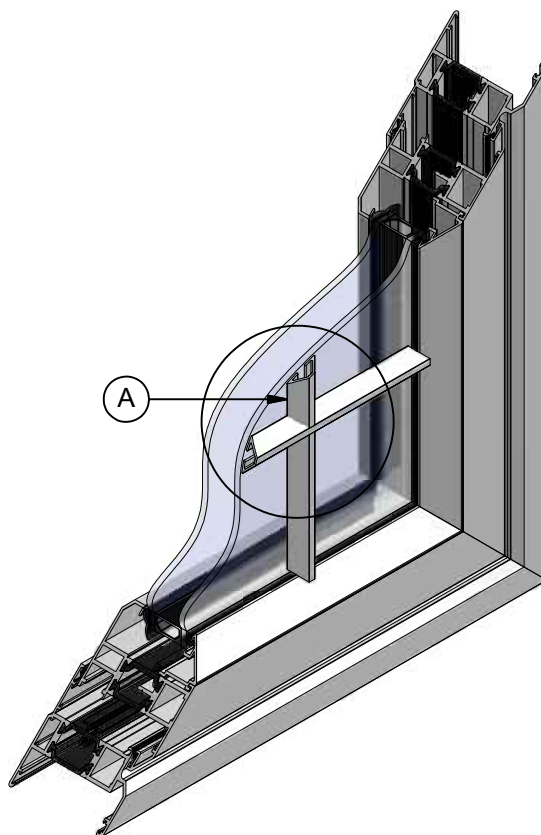

DURW10165

PART NO	DESCRIPTION
DURW10165	25mm Astragal Bars