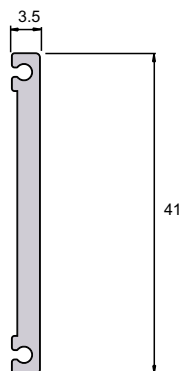

PART NO	DESCRIPTION	lxx	lyy
TW145/TW146	135 Corner Post & Cover	24.90	12.90

PART NO	DESCRIPTION	lxx	lyy
TW124	90 Corner Post	73.80	73.80

PART NO	DESCRIPTION	lxx	lyy
TW138 & TW139	90 Corner Post & Cover	67.46	58.62

RD 05

PART NO	DESCRIPTION
RD05	Direct Fix Drainage Tray

RD 13

PART NO	DESCRIPTION
RD13	Weather Bar

RD 118

PART NO	DESCRIPTION
TW118	Drip Bar

TW 120

PART NO	DESCRIPTION
TW120	20mm Add-On

Georgian / Astragal Bars

RD 149

PART NO	DESCRIPTION
TW149	Georgian Bar

DURW10165

PART NO	DESCRIPTION
DURW10165	25mm Astragal Bars

DURW10166

PART NO	DESCRIPTION
DURW10166	41mm Astragal Bars

Coupling Bars

TW 107

PART NO	DESCRIPTION	lxx	lyy
TW107	6mm x 70mm Coupling Bar	00.31	23.37

TW 125

PART NO	DESCRIPTION	lxx	lyy
TW125	12mm x 100mm Coupling Bar	73.80	01.30

TW 126

PART NO	DESCRIPTION	lxx	lyy
TW126	12mm x 70mm Coupling Bar	01.02	33.24