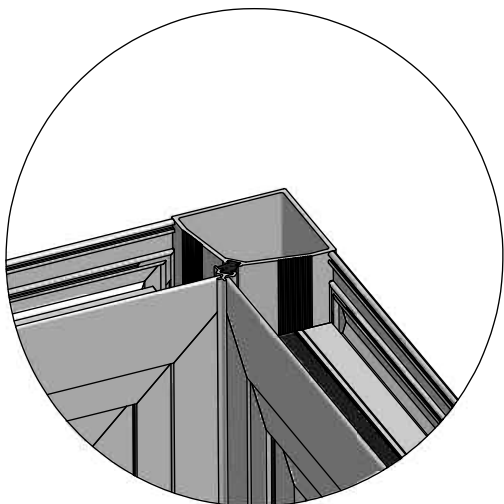

Aw601, Aw611 & Tw124 (90° Corner Post)