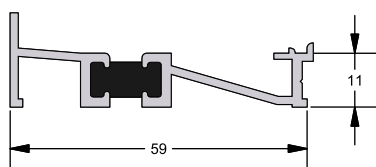

Corner Posts & Bay Poles

PART NO	DESCRIPTION	lxx	lyy
TW108	120 - 172 Direct Fix Bay Pole	15.55	13.44

PART NO	DESCRIPTION	lxx	lyy
TW109	90 - 135 Direct Fix Bay Pole	16.73	30.94

PART NO	DESCRIPTION	lxx	lyy
TW110	60mm Bay Pole	21.80	21.80

PART NO	DESCRIPTION	lxx	lyy
TW145/TW146	135 Corner Post & Cover	24.90	12.90

PART NO	DESCRIPTION	lxx	lyy
TW124	90 Corner Post	73.80	73.80

PART NO	DESCRIPTION	lxx	lyy
TW138 & TW139	90 Corner Post & Cover	67.46	58.62

Corner Posts & Bay Poles - General Arrangement

Aw601, Aw611 & Tw108 (Angle Range 120° -172°)

Aw601, Aw611 & Tw124 (90° Corner Post)

Drainage & Add Ons

RD 04

PART NO	DESCRIPTION
RD04	Timber Fix Drainage Tray

RD 05

PART NO	DESCRIPTION
RD05	Direct Fix Drainage Tray

RD 13

PART NO	DESCRIPTION
RD13	Weather Bar

RD 118

PART NO	DESCRIPTION
TW118	Drip Bar

TW 120

PART NO	DESCRIPTION
TW120	20mm Add-On