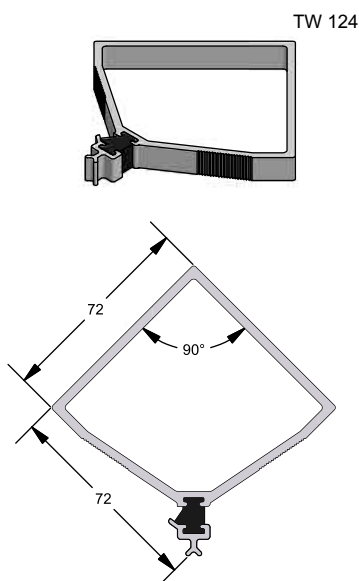

Corner Posts & Bay Poles

PART NO	DESCRIPTION	lxx	lyy
TW108	120 - 172 Direct Fix Bay Pole	15.55	13.44

PART NO	DESCRIPTION	lxx	lyy
TW109	90 - 135 Direct Fix Bay Pole	16.73	30.94

PART NO	DESCRIPTION	lxx	lyy
TW110	60mm Bay Pole	21.80	21.80

PART NO	DESCRIPTION	lxx	lyy
TW145/TW146	135 Corner Post & Cover	24.90	12.90

PART NO	DESCRIPTION	lxx	lyy
TW124	90 Corner Post	73.80	73.80

PART NO	DESCRIPTION	lxx	lyy
TW138 & TW139	90 Corner Post & Cover	67.46	58.62