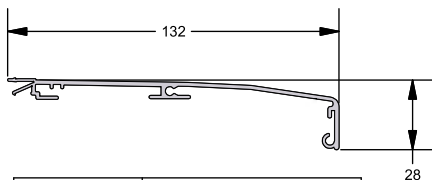

Cills

AW 542

AW 543

XA 791

XA 792

PART NO	DESCRIPTION
AW542	150mm x 25mm Cill
XA791	150mm Cill End Cap

PART NO	DESCRIPTION
AW543	177mm x 25mm Cill
XA792	177mm Cill End Cap

AW 544

AW 570

XA 794

XA 790

PART NO	DESCRIPTION
AW544	190mm x 25mm Cill
XA794	190mm Cill End Cap

PART NO	DESCRIPTION
AW570	96mm Stub Cill
XA790	96mm Stub Cill End Cap

Cills

AW 545

PART NO	DESCRIPTION
AW545	2 Part Cill Back

AW 795

PART NO	DESCRIPTION	APPLICABLE SECTIONS
XA795	2 Part Cill End Cap	AW546, 547, 548, 549

AW 546

PART NO	DESCRIPTION
AW546	190mm Cill Nose

AW 547

PART NO	DESCRIPTION
AW547	245mm Cill Nose

AW 548

PART NO	DESCRIPTION
AW548	290mm Cill Nose