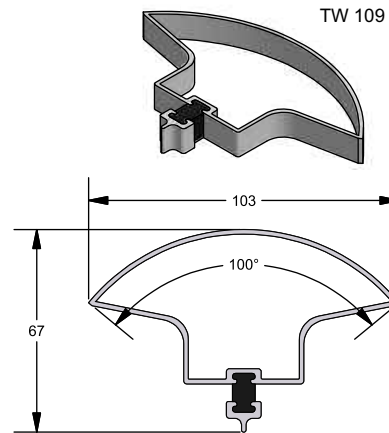

AW 549

PART NO	DESCRIPTION
AW549	260mm Cill Nose

Cills - General Arrangement

AW542  
150mm x 25mm  
Drop Nose Cill

AW543  
177mm x 25mm  
Drop Nose Cill

AW544  
190mm x 25mm  
Drop Nose Cill

AW545/AW546  
2 Part Cill Back/150mm  
x 25mm Drop Nose Cill

Corner Posts & Bay Poles

PART NO	DESCRIPTION	lxx	lyy
TW108	120 - 172 Direct Fix Bay Pole	15.55	13.44

PART NO	DESCRIPTION	lxx	lyy
TW109	90 - 135 Direct Fix Bay Pole	16.73	30.94

PART NO	DESCRIPTION	lxx	lyy
TW110	60mm Bay Pole	21.80	21.80

PART NO	DESCRIPTION	lxx	lyy
TW145/TW146	135 Corner Post & Cover	24.90	12.90

PART NO	DESCRIPTION	lxx	lyy
TW124	90 Corner Post	73.80	73.80

PART NO	DESCRIPTION	lxx	lyy
TW138 & TW139	90 Corner Post & Cover	67.46	58.62