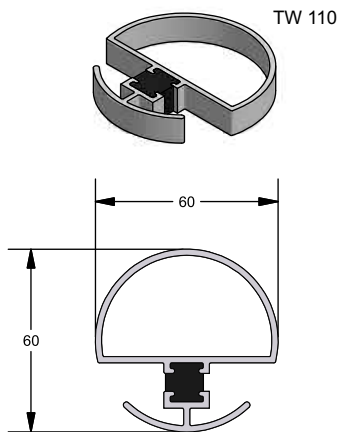

AW 795

PART NO	DESCRIPTION	APPLICABLE SECTIONS
XA795	2 Part Cill End Cap	AW546, 547, 548, 549

AW 546

PART NO	DESCRIPTION
AW546	190mm Cill Nose

AW 547

PART NO	DESCRIPTION
AW547	245mm Cill Nose

AW 548

PART NO	DESCRIPTION
AW548	290mm Cill Nose

AW 549

PART NO	DESCRIPTION
AW549	260mm Cill Nose

Cills - General Arrangement

AW542  
150mm x 25mm  
Drop Nose Cill

AW543  
177mm x 25mm  
Drop Nose Cill

AW544  
190mm x 25mm  
Drop Nose Cill

AW545/AW546  
2 Part Cill Back/150mm  
x 25mm Drop Nose Cill

Corner Posts & Bay Poles

PART NO	DESCRIPTION	lxx	lyy
TW108	120 - 172 Direct Fix Bay Pole	15.55	13.44

PART NO	DESCRIPTION	lxx	lyy
TW109	90 - 135 Direct Fix Bay Pole	16.73	30.94

PART NO	DESCRIPTION	lxx	lyy
TW110	60mm Bay Pole	21.80	21.80

PART NO	DESCRIPTION	lxx	lyy
TW145/TW146	135 Corner Post & Cover	24.90	12.90

PART NO	DESCRIPTION	lxx	lyy
TW124	90 Corner Post	73.80	73.80

PART NO	DESCRIPTION	lxx	lyy
TW138 & TW139	90 Corner Post & Cover	67.46	58.62