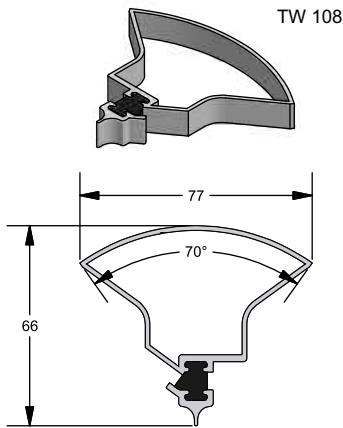

AW 549

PART NO	DESCRIPTION
AW549	260mm Cill Nose

Cills - General Arrangement

AW542  
150mm x 25mm  
Drop Nose Cill

AW543  
177mm x 25mm  
Drop Nose Cill

AW544  
190mm x 25mm  
Drop Nose Cill

AW545/AW546  
2 Part Cill Back/150mm  
x 25mm Drop Nose Cill

Corner Posts & Bay Poles

PART NO	DESCRIPTION	lxx	lyy
TW108	120 - 172 Direct Fix Bay Pole	15.55	13.44

PART NO	DESCRIPTION	lxx	lyy
TW109	90 - 135 Direct Fix Bay Pole	16.73	30.94

PART NO	DESCRIPTION	lxx	lyy
TW110	60mm Bay Pole	21.80	21.80

PART NO	DESCRIPTION	lxx	lyy
TW145/TW146	135 Corner Post & Cover	24.90	12.90

PART NO	DESCRIPTION	lxx	lyy
TW124	90 Corner Post	73.80	73.80

PART NO	DESCRIPTION	lxx	lyy
TW138 & TW139	90 Corner Post & Cover	67.46	58.62