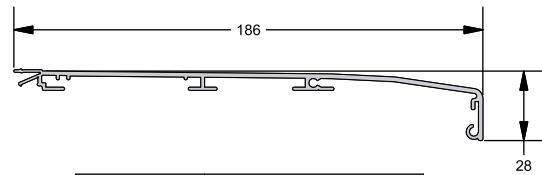

AW 570

XA 794

XA 790

PART NO	DESCRIPTION
AW544	190mm x 25mm Cill
XA794	190mm Cill End Cap

PART NO	DESCRIPTION
AW570	96mm Stub Cill
XA790	96mm Stub Cill End Cap

Cills

AW 545

PART NO	DESCRIPTION
AW545	2 Part Cill Back

AW 795

PART NO	DESCRIPTION	APPLICABLE SECTIONS
XA795	2 Part Cill End Cap	AW546, 547, 548, 549

AW 546

PART NO	DESCRIPTION
AW546	190mm Cill Nose

AW 547

PART NO	DESCRIPTION
AW547	245mm Cill Nose

AW 548

PART NO	DESCRIPTION
AW548	290mm Cill Nose

AW 549

PART NO	DESCRIPTION
AW549	260mm Cill Nose

Cills - General Arrangement

AW542  
150mm x 25mm  
Drop Nose Cill

AW543  
177mm x 25mm  
Drop Nose Cill

AW544  
190mm x 25mm  
Drop Nose Cill

AW545/AW546  
2 Part Cill Back/150mm  
x 25mm Drop Nose Cill