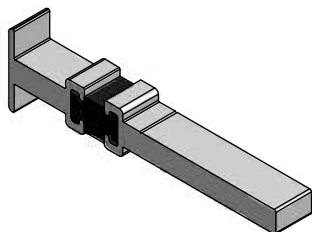

Coupling Bars

TW 107

PART NO	DESCRIPTION	lxx	lyy
TW107	6mm x 70mm Coupling Bar	00.31	23.37