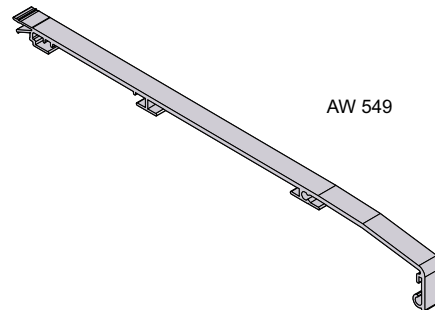

AW 570

XA 794

XA 790

PART NO	DESCRIPTION
AW544	190mm x 25mm Cill
XA794	190mm Cill End Cap

PART NO	DESCRIPTION
AW570	96mm Stub Cill
XA790	96mm Stub Cill End Cap

Cills

AW 545

PART NO	DESCRIPTION
AW545	2 Part Cill Back

AW 795

PART NO	DESCRIPTION	APPLICABLE SECTIONS
XA795	2 Part Cill End Cap	AW546, 547, 548, 549

AW 546

PART NO	DESCRIPTION
AW546	190mm Cill Nose

AW 547

PART NO	DESCRIPTION
AW547	245mm Cill Nose

AW 548

PART NO	DESCRIPTION
AW548	290mm Cill Nose

AW 549

PART NO	DESCRIPTION
AW549	260mm Cill Nose

Cills - General Arrangement

AW542  
150mm x 25mm  
Drop Nose Cill

AW543  
177mm x 25mm  
Drop Nose Cill

AW544  
190mm x 25mm  
Drop Nose Cill

AW545/AW546  
2 Part Cill Back/150mm  
x 25mm Drop Nose Cill