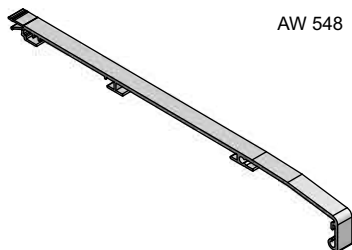

AW 570

XA 794

XA 790

PART NO	DESCRIPTION
AW544	190mm x 25mm Cill
XA794	190mm Cill End Cap

PART NO	DESCRIPTION
AW570	96mm Stub Cill
XA790	96mm Stub Cill End Cap

Cills

AW 545

PART NO	DESCRIPTION
AW545	2 Part Cill Back

AW 795

PART NO	DESCRIPTION	APPLICABLE SECTIONS
XA795	2 Part Cill End Cap	AW546, 547, 548, 549

AW 546

PART NO	DESCRIPTION
AW546	190mm Cill Nose

AW 547

PART NO	DESCRIPTION
AW547	245mm Cill Nose

AW 548

PART NO	DESCRIPTION
AW548	290mm Cill Nose

AW 549

PART NO	DESCRIPTION
AW549	260mm Cill Nose

Cills - General Arrangement

AW542  
150mm x 25mm  
Drop Nose Cill

AW543  
177mm x 25mm  
Drop Nose Cill

AW544  
190mm x 25mm  
Drop Nose Cill

AW545/AW546  
2 Part Cill Back/150mm  
x 25mm Drop Nose Cill