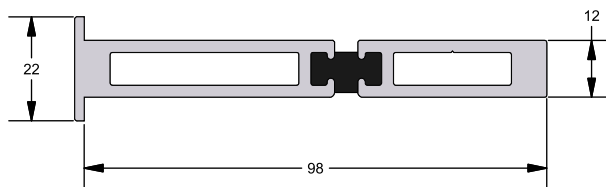

Georgian / Astragal Bars

RD 149

PART NO	DESCRIPTION
TW149	Georgian Bar

DURW10165

PART NO	DESCRIPTION
DURW10165	25mm Astragal Bars

DURW10166

PART NO	DESCRIPTION
DURW10166	41mm Astragal Bars

Coupling Bars

TW 107

PART NO	DESCRIPTION	lxx	lyy
TW107	6mm x 70mm Coupling Bar	00.31	23.37

TW 125

PART NO	DESCRIPTION	lxx	lyy
TW125	12mm x 100mm Coupling Bar	73.80	01.30

TW 126

PART NO	DESCRIPTION	lxx	lyy
TW126	12mm x 70mm Coupling Bar	01.02	33.24