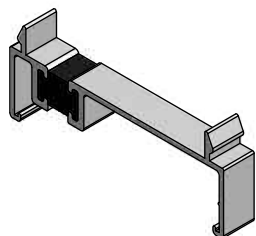

RD 05

PART NO	DESCRIPTION
RD05	Direct Fix Drainage Tray

RD 13

PART NO	DESCRIPTION
RD13	Weather Bar

RD 118

PART NO	DESCRIPTION
TW118	Drip Bar

TW 120

PART NO	DESCRIPTION
TW120	20mm Add-On