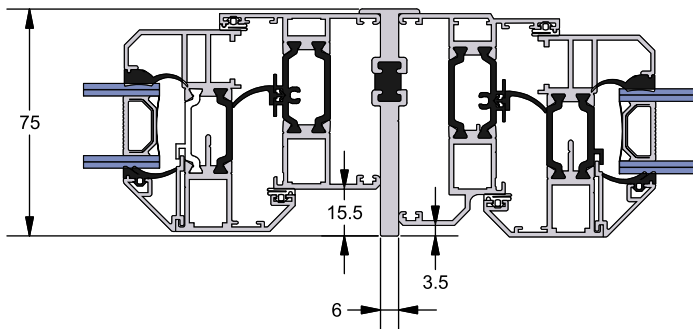

TW 107

PART NO	DESCRIPTION	lxx	lyy
TW107	6mm x 70mm Coupling Bar	00.31	23.37

TW 125

PART NO	DESCRIPTION	lxx	lyy
TW125	12mm x 100mm Coupling Bar	73.80	01.30

TW 126

PART NO	DESCRIPTION	lxx	lyy
TW126	12mm x 70mm Coupling Bar	01.02	33.24

TW 556

PART NO	DESCRIPTION	lxx	lyy
AW556	Concealed Coupler	16.52	5.94

Coupling Bars

TW 107  
Window (Frame & Vent) Combination

TW 125  
Window (Frame & Vent) Combination

TW 126  
Window (Frame & Vent) Combination